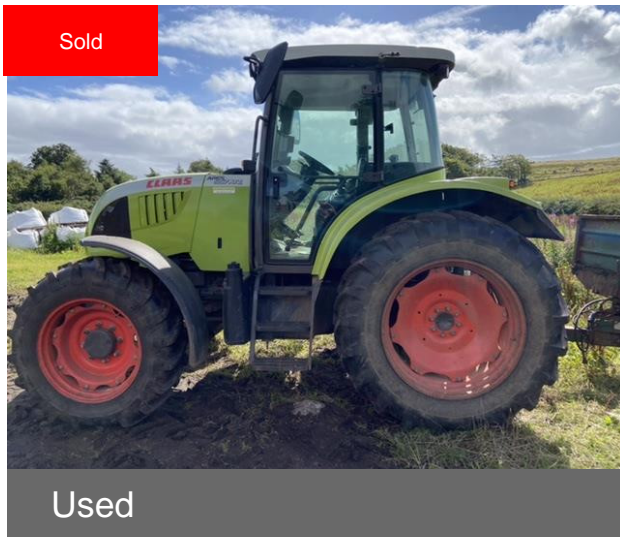

CLAAS ARES 557

Contact details for Dealer

Branch:	Strathaven
Branch Phone:	+44 (0)1357 522234
Contact:	Findlay Tulloch
Mobile:	+44 (0)79790 98849
Stock number:	61036977

Machine Specifications

Price	SOLD
Year	2009
Make	CLAAS
Model	ARES 557
Stock Number	61036977
Max HP	M
Engine Hours	1100
Engine Type	Engine EGR
Road Speed	40
Drive Type	Mechanical
Front Tyre Size / Condition	13.6 r 28 90%
Rear Tyre Size / Condition	420/85 r 38 95%
Condition	Excellent
Number of spools	2
Cab Type	ATX
Trailer Brakes	✓
Electric Hydraulics	✓
Pick Up Hitch	✓

Additional Information:

Hexashift 24 x 24 Transmission, Dromone Push Out Hitch, Absolutely Immaculate